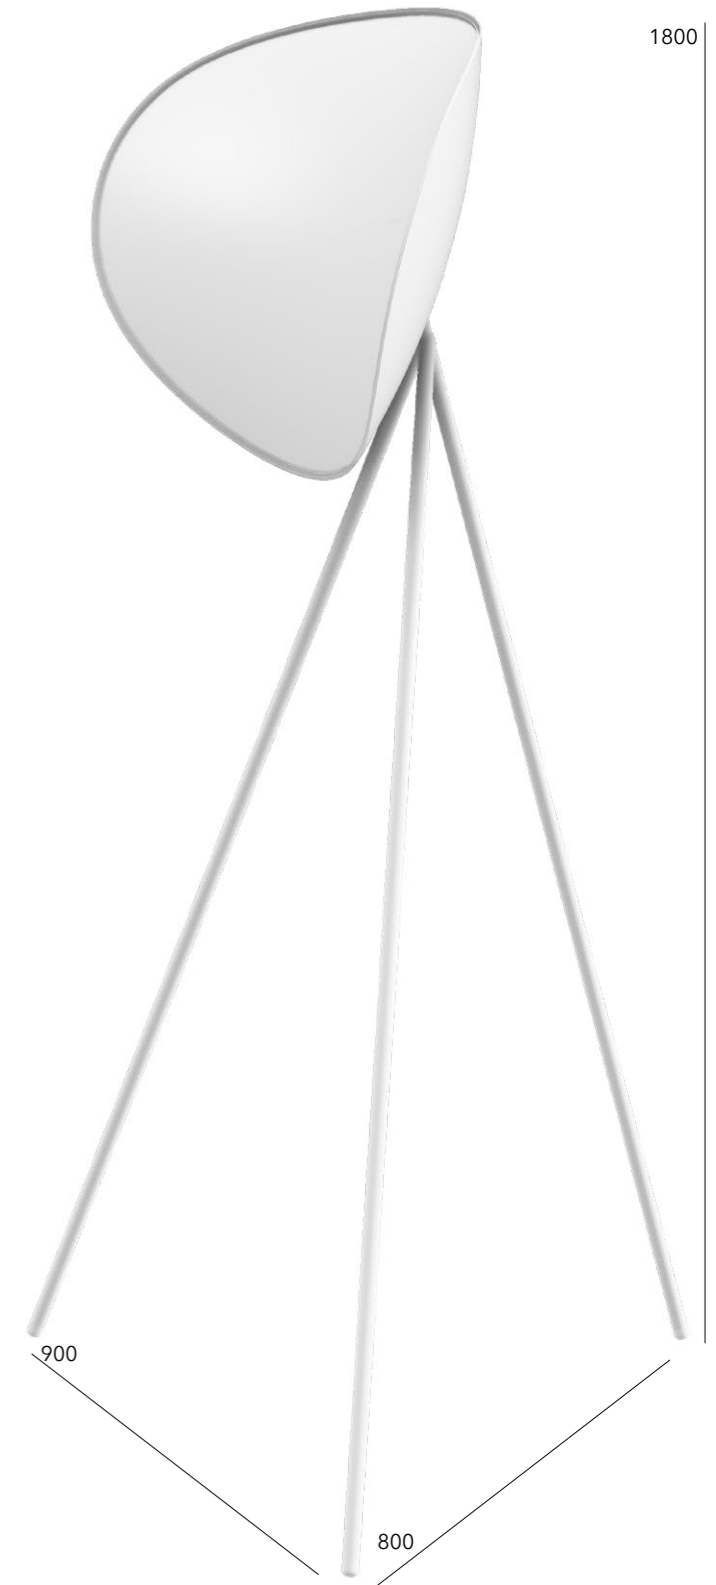

01

INFINITY

Design by Chiaramonte-Marin / 2021

Create an object that has no limits, that cannot have a conclusion because precisely, without end.
Infinity, is definitely the contemporary and timeless tripod light, as an object of our life that has no need to be reinvented.

Infinity galvanic black
Infinity bronze

Infinity Galvanic black

INFINITY

INFINITY

LAMPSHADES

Matt black

Matt white

Walnut

STRUCTURE

Brushed gold

Brushed bronze

Brushed black

TECHNICAL

-INFINITY
IP20 led COB 16w
2700K 2600 lm
Cable plug with dimmer switch.