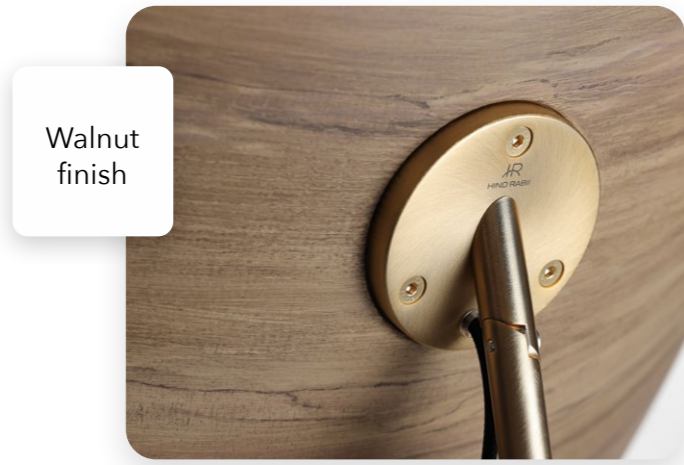

INFINITY

INFINITY

LAMPSHADES