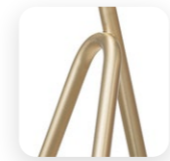

Infinity galvanic black
Infinity bronze

Infinity Galvanic black

INFINITY

INFINITY

LAMPSHADES

Matt black

Matt white

Walnut

STRUCTURE

Brushed gold

Brushed bronze

Brushed black

TECHNICAL

-INFINITY
IP20 led COB 16w
2700K 2600 lm
Cable plug with dimmer switch.