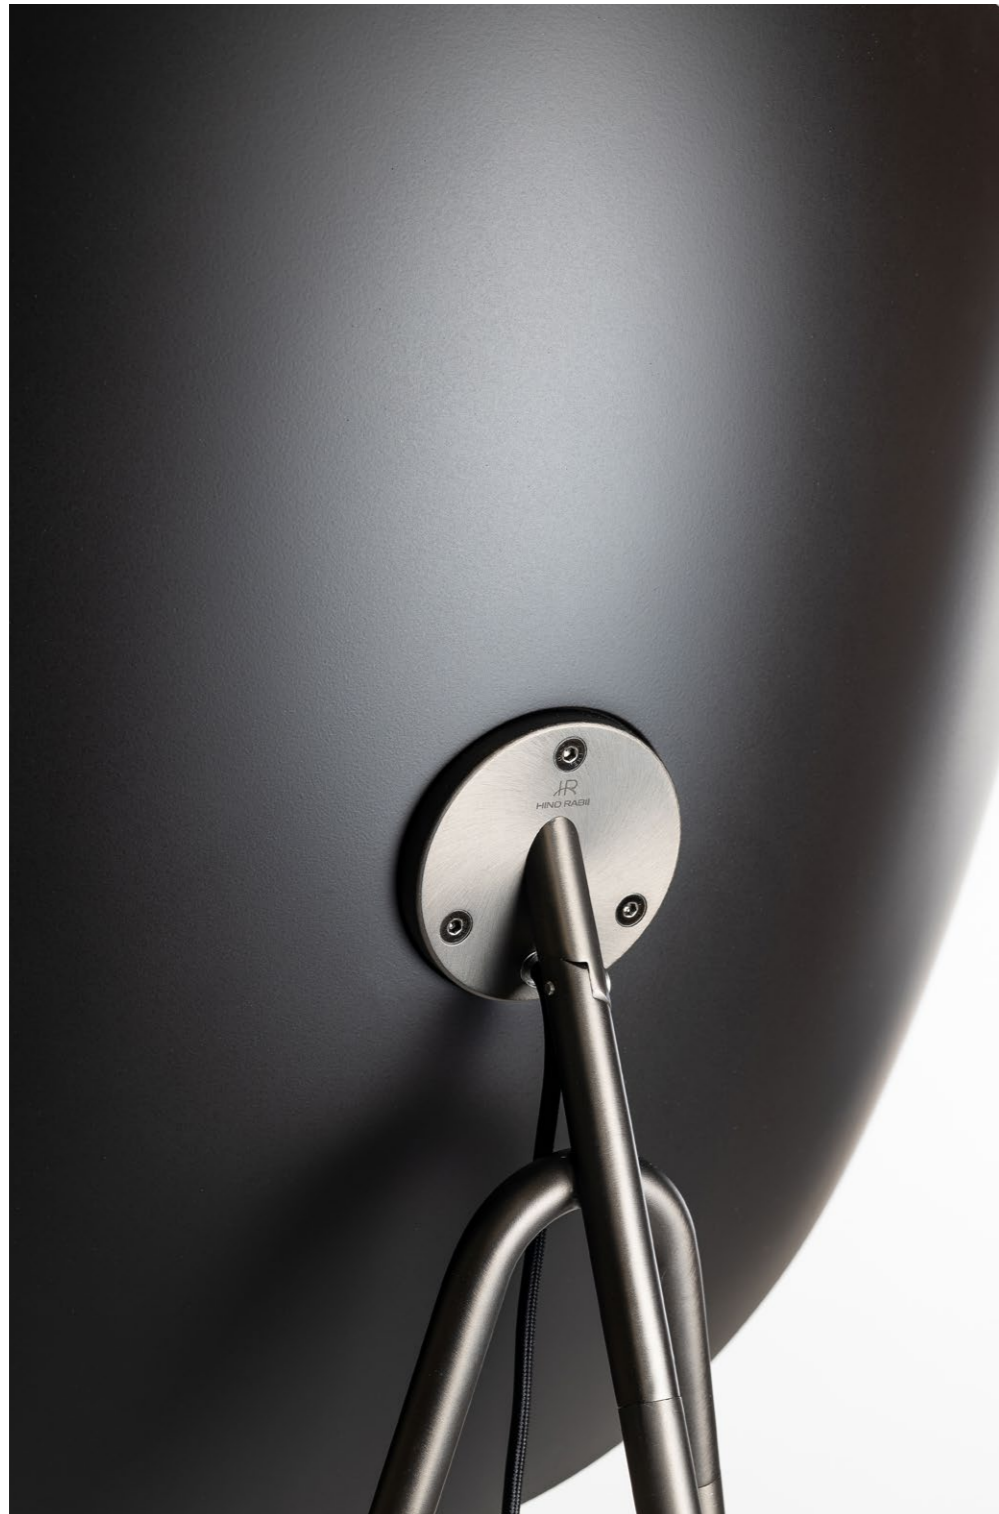

Infinity Galvanic black