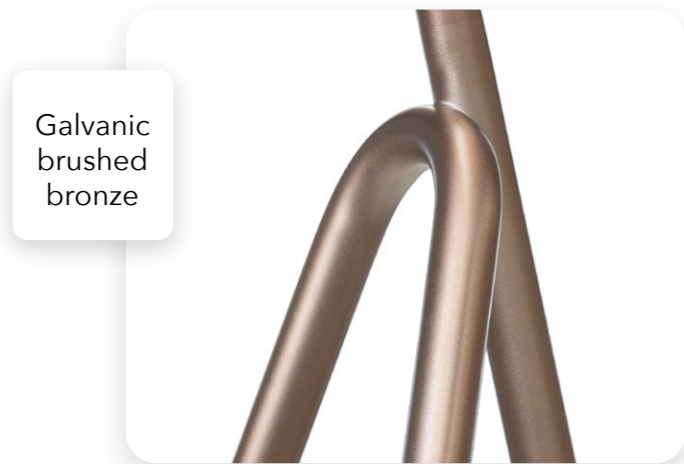

Infinity galvanic black
Infinity bronze

Infinity Galvanic black

INFINITY

INFINITY

LAMPSHADES

Matt black

Matt white

Walnut